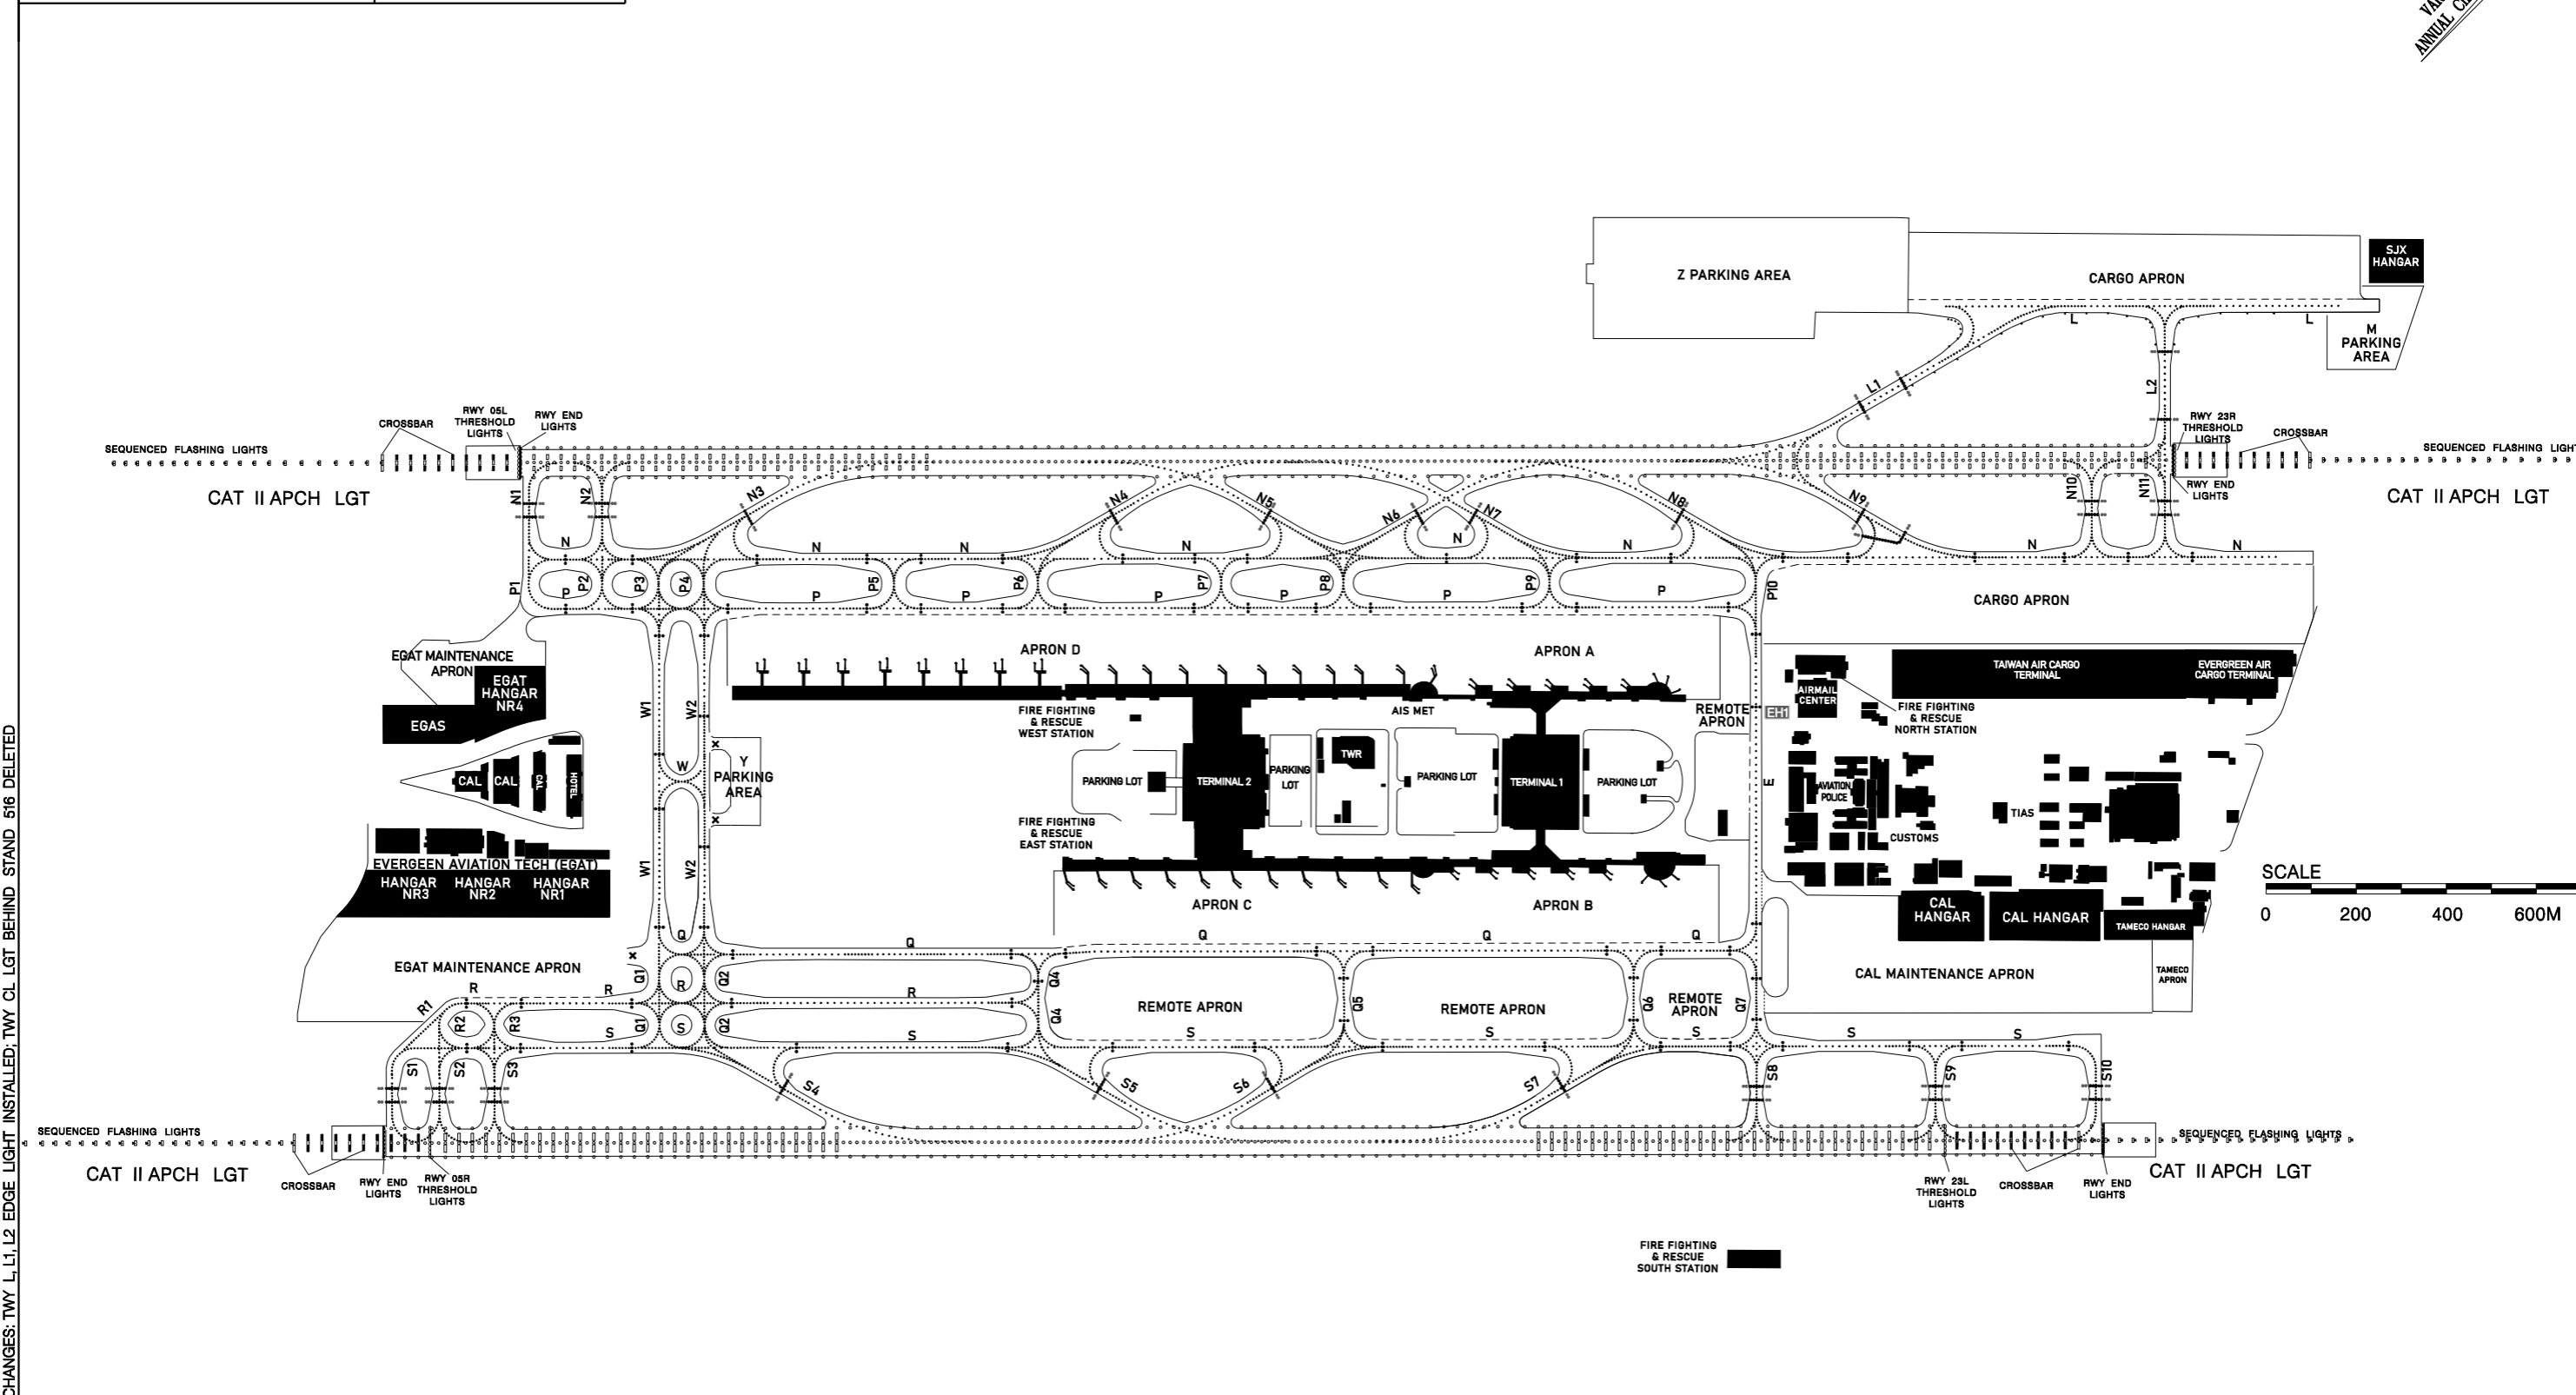

機場圖-燈光
AERODROME CHART - LIGHTING

臺灣桃園國際機場
TAIWAN TAOYUAN INTL AD

RWY TOUCHDOWN ZONE LIGHT	
RWY EDGE LIGHT	
RWY CENTRE LINE LIGHT	
TWY CENTRE LINE LIGHT	
INTERMEDIATE HOLDING POSITION LIGHT	
STOP BAR WITH RWY GUARD LIGHT	

VAR 5° W 2025
ANNUAL CHANGE 0.03° W

CHANGES: TWY L, L1, L2 EDGE LIGHT INSTALLED; TWY CL LGT BEHIND STAND 516 DELETED